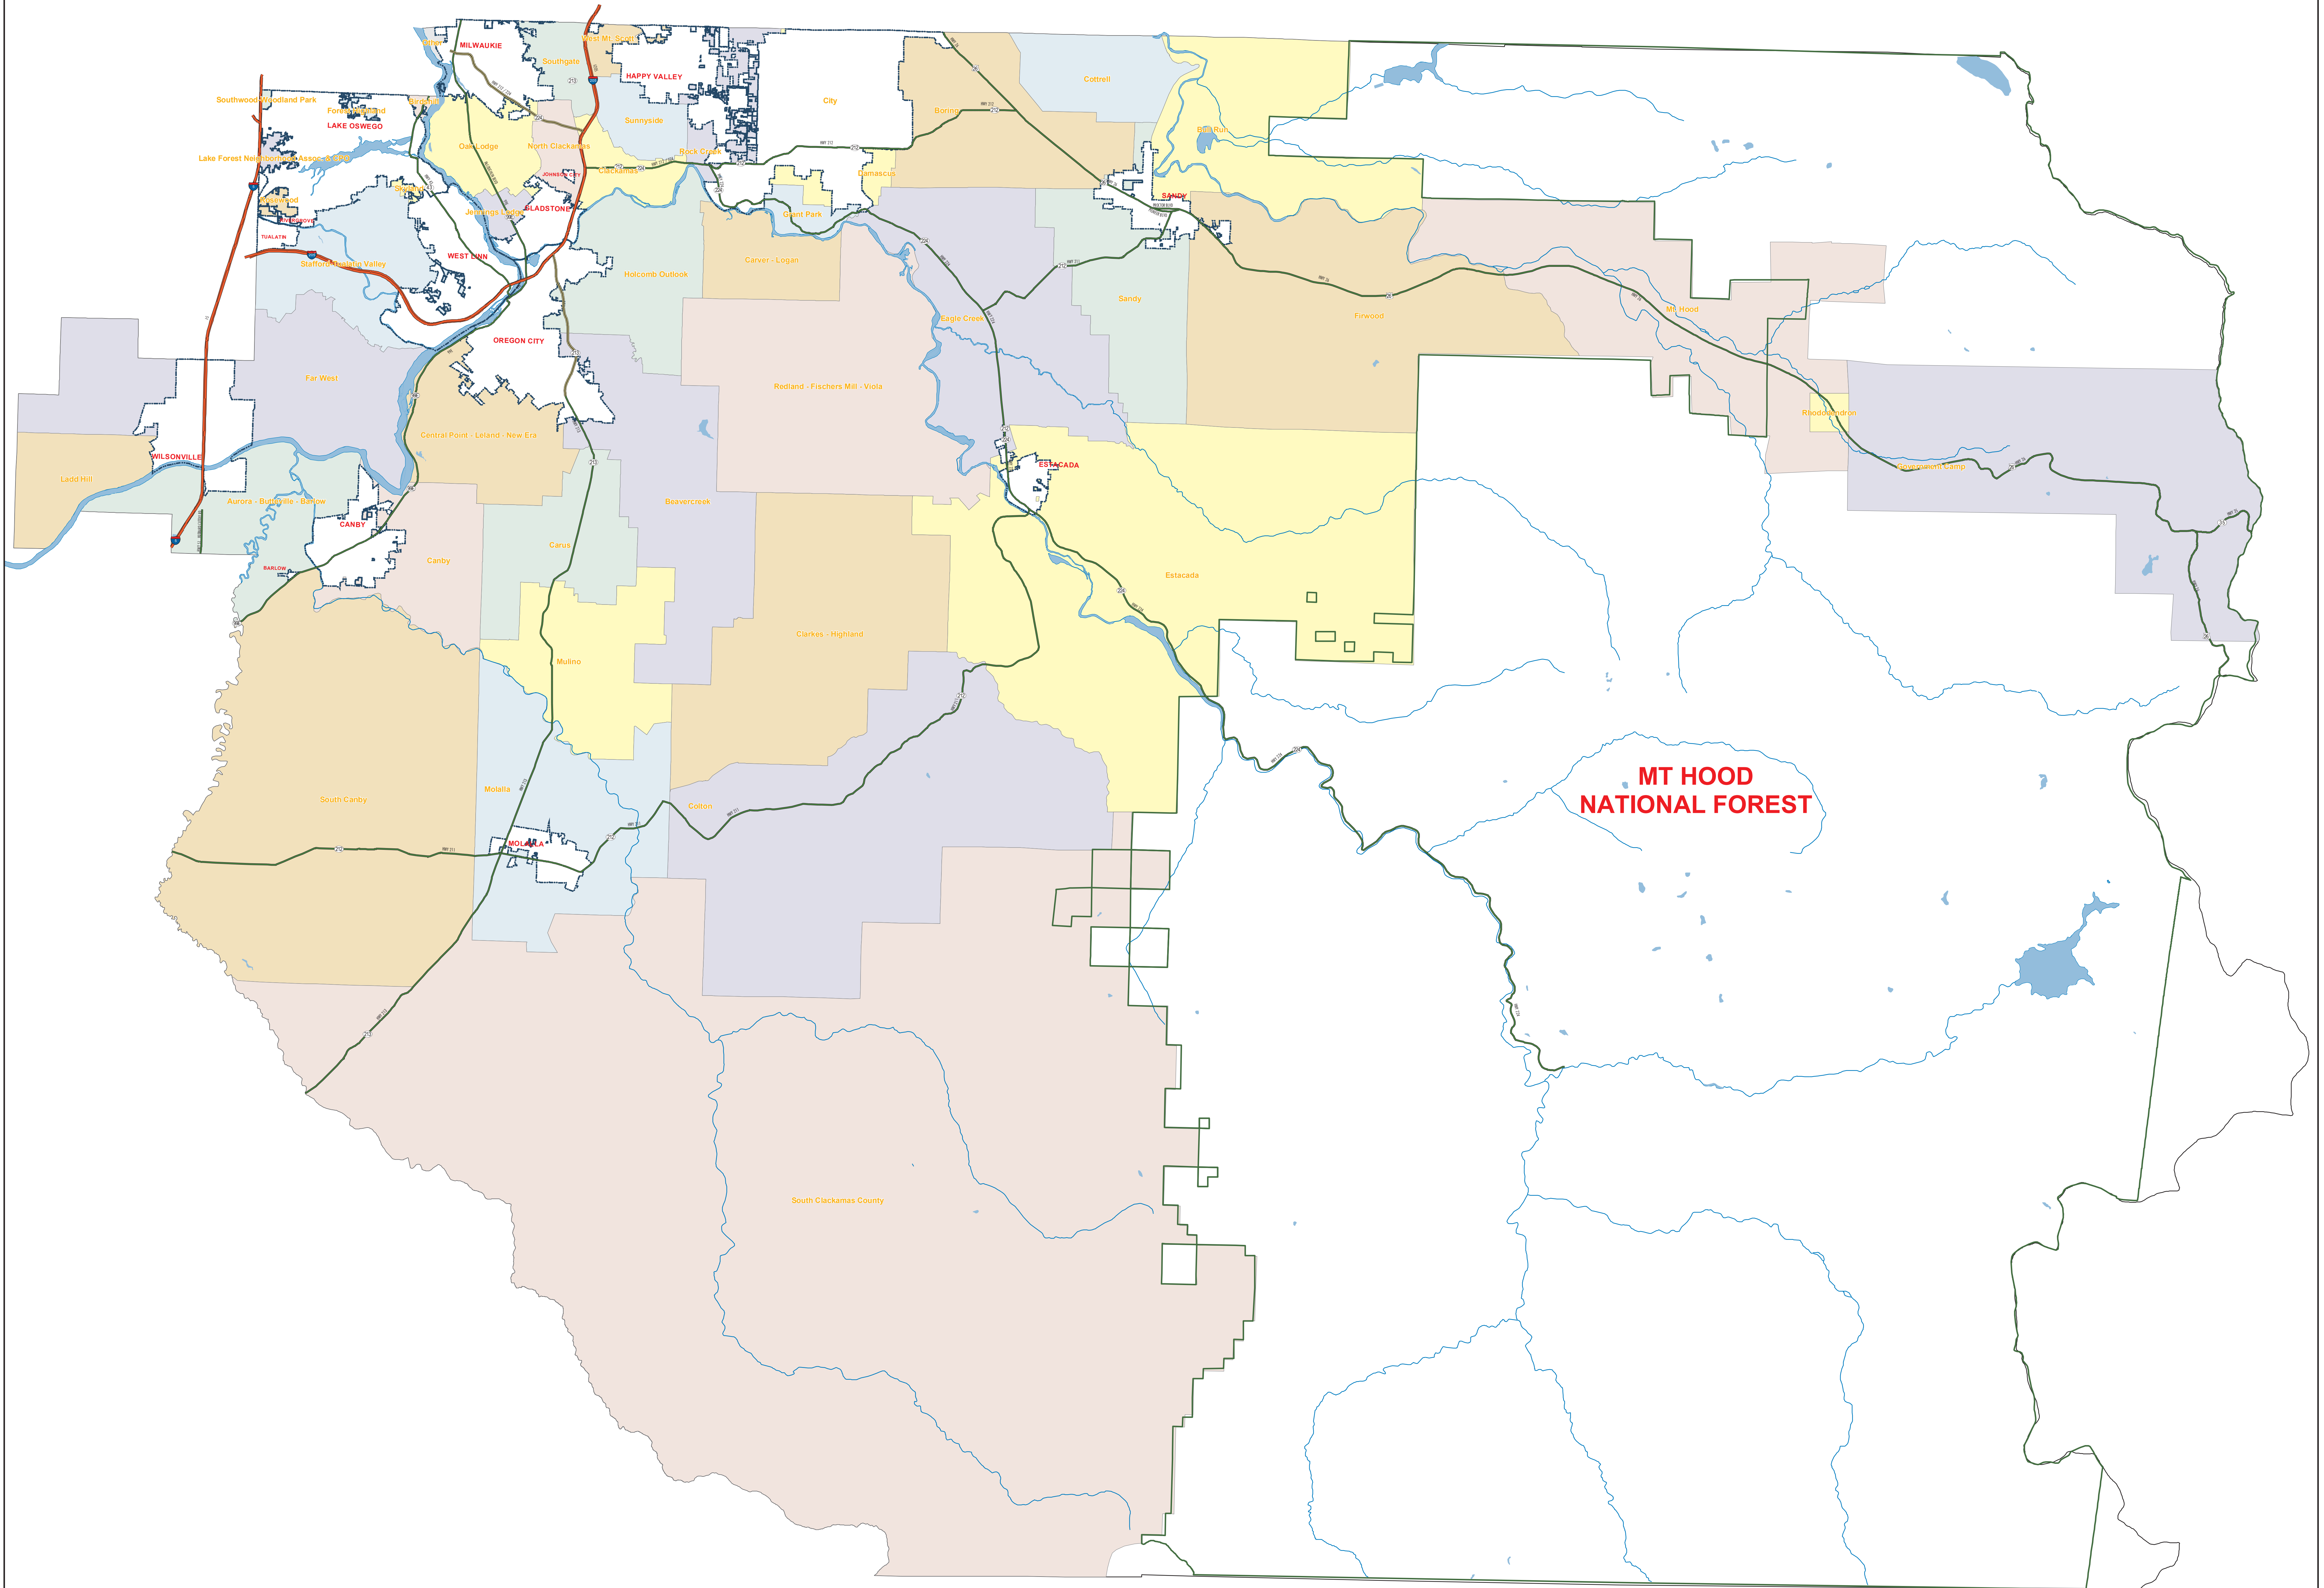

CLACKAMAS COUNTY CPO BOUNDARIES