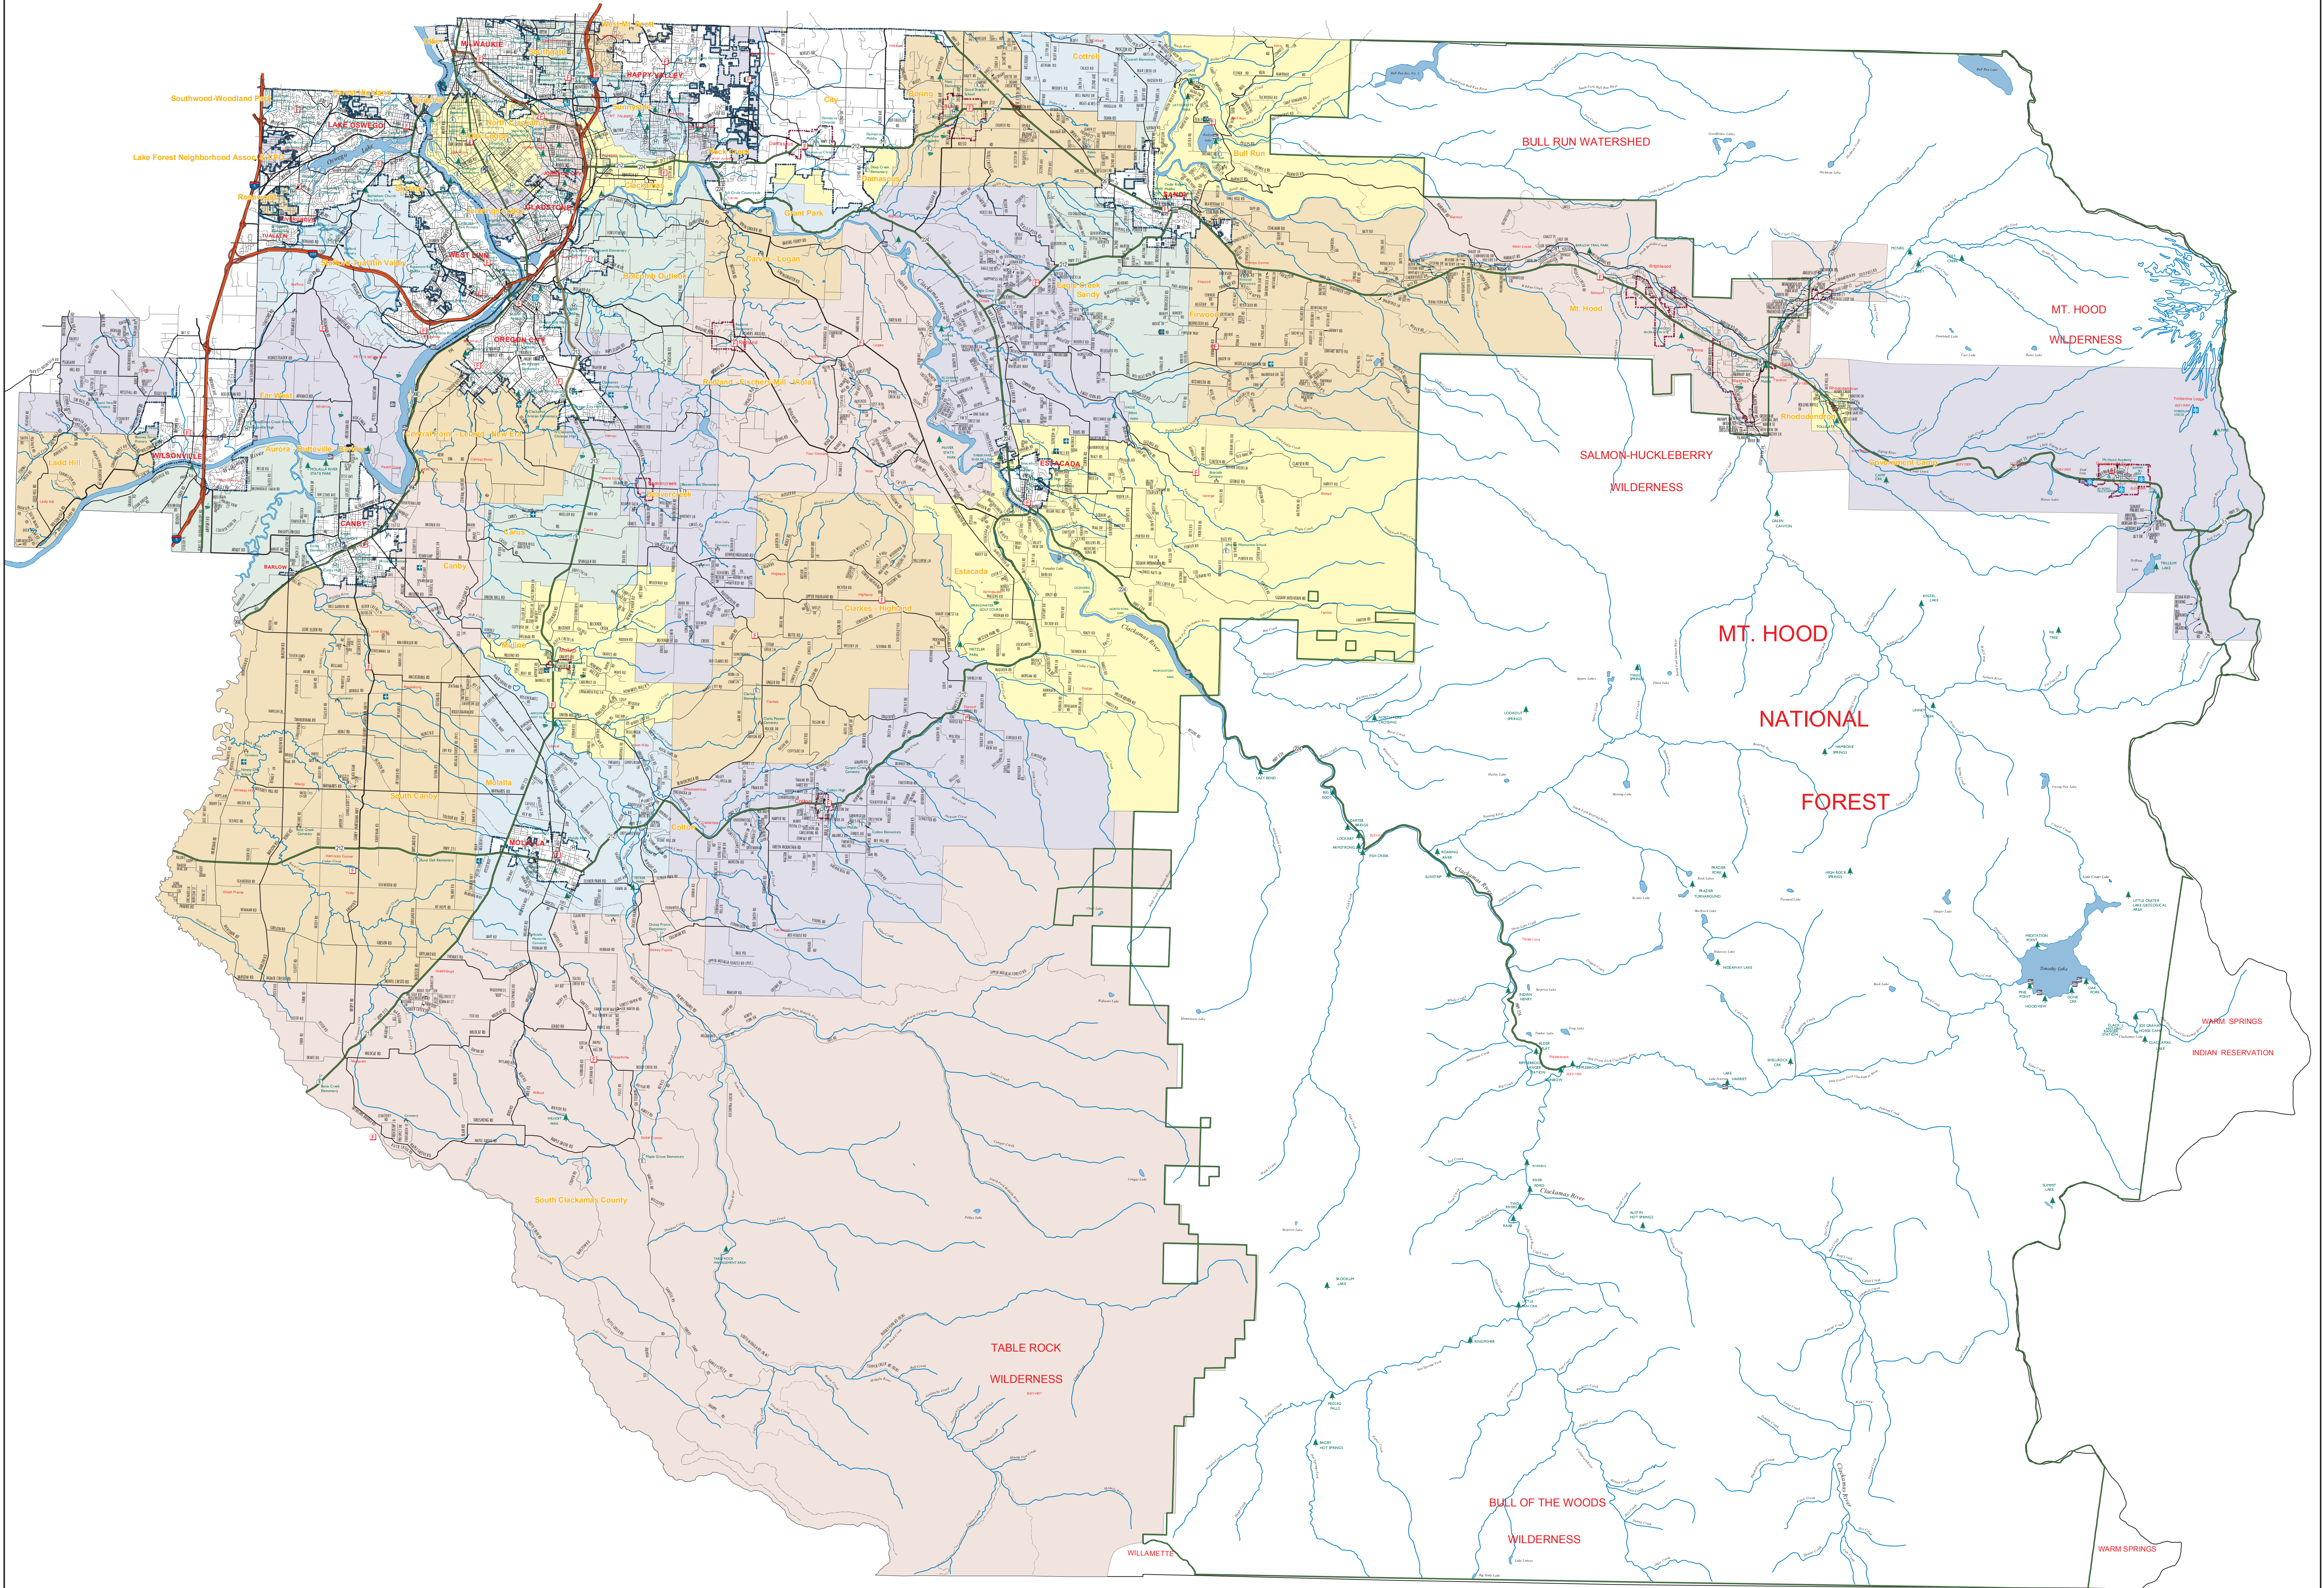

CLACKAMAS COUNTY CPO BOUNDARIES