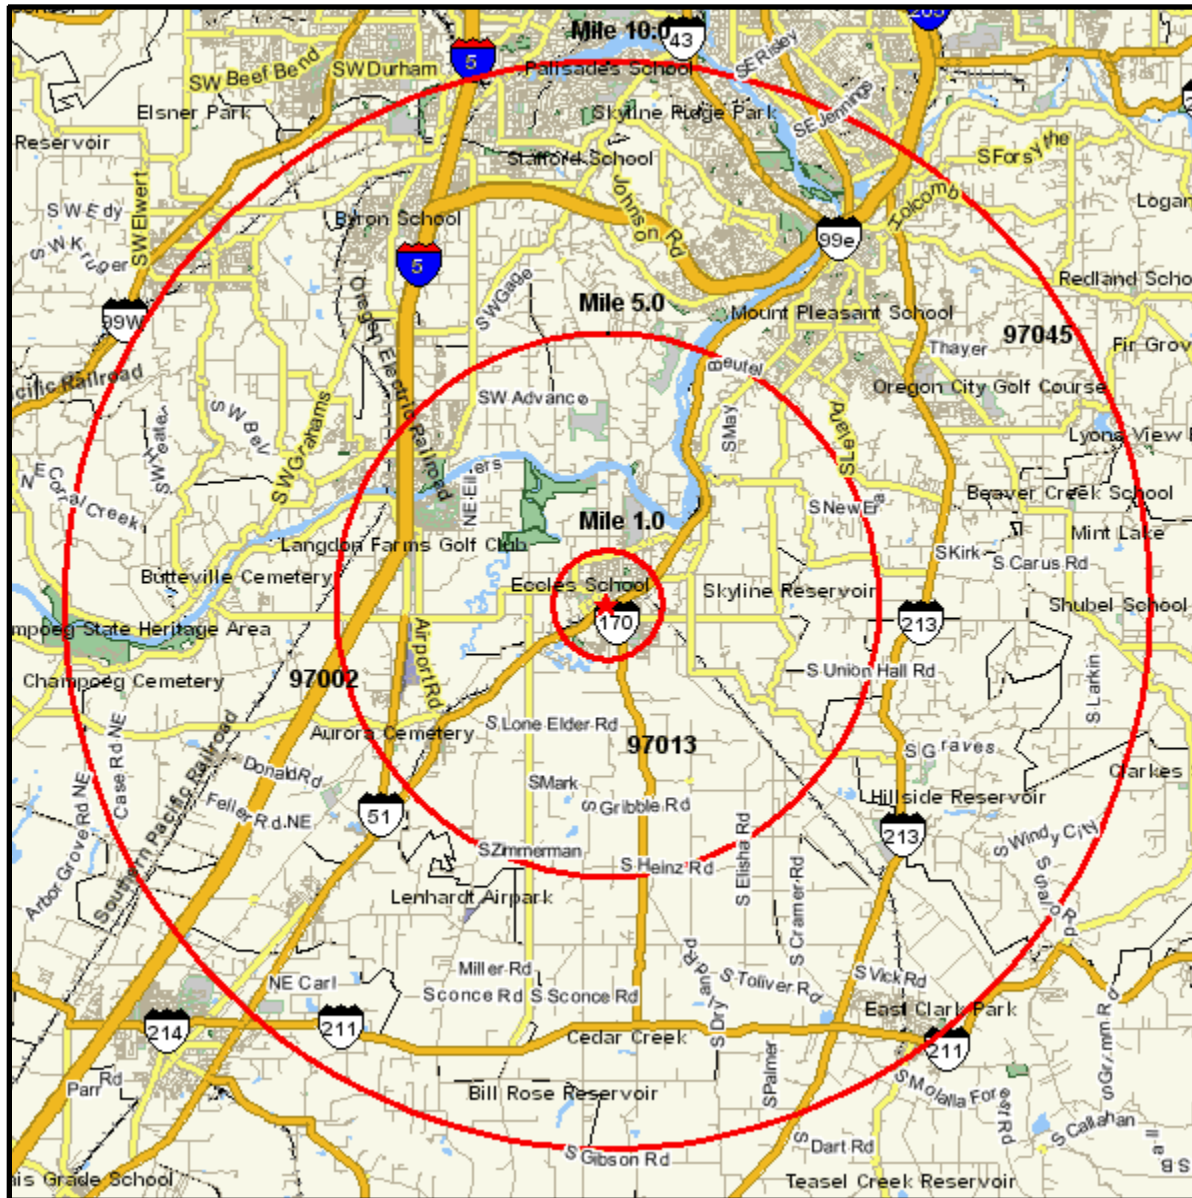

# Area Map

Prepared For:

Order #: 968079825  
Site: 01

CITY OF CANBY MARKET AREA,

Coord: 45.262783053711,  
-122.69256591796875  
Radius - See Appendix for Details

### Area Name: CITY OF CANBY MARKET AREA

Type: Radius 1

**Radius Definition:**

---

SW 1ST AVE AT S IVY ST  
CANBY, OR 97013

Center Point: 45.262783 -122.692566  
Circle/Band: 0.00 - 1.00

### Area Name: CITY OF CANBY MARKET AREA

Type: Radius 2

**Radius Definition:**

---

SW 1ST AVE AT S IVY ST  
CANBY, OR 97013

Center Point: 45.262783 -122.692566  
Circle/Band: 0.00 - 5.00

### Area Name: CITY OF CANBY MARKET AREA

Type: Radius 3

**Radius Definition:**

---

SW 1ST AVE AT S IVY ST  
CANBY, OR 97013

Center Point: 45.262783 -122.692566  
Circle/Band: 0.00 - 10.00