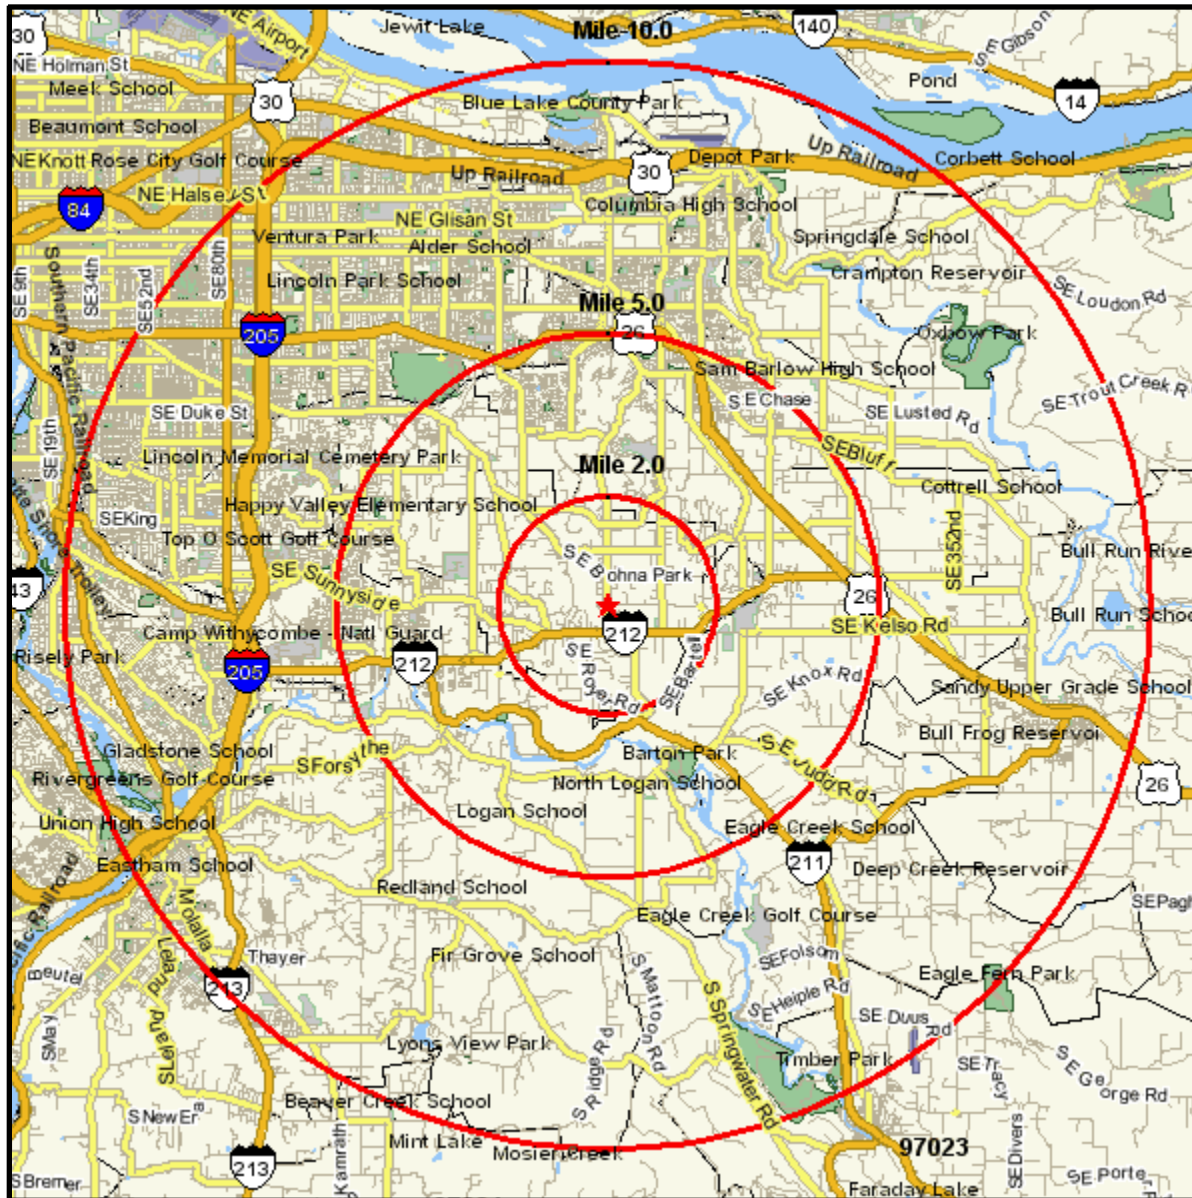

Area Map

Prepared For:

Order #: 968080179
Site: 03

DAMASCUS,

Coord: 45.4251, -122.4343
Radius - See Appendix for Details

Area Map

Prepared For:

Order #: 968080179
Site: 03

Appendix: Area Listing

Area Name: DAMASCUS

Type: Radius 1

Radius Definition:

SE 222ND DR AT SE HOFFMEISTER RD
DAMASCUS, OR 97009

Center Point: 45.425100 -122.434300
Circle/Band: 0.00 - 2.00

Area Name: DAMASCUS

Type: Radius 2

Radius Definition:

SE 222ND DR AT SE HOFFMEISTER RD
DAMASCUS, OR 97009

Center Point: 45.425100 -122.434300
Circle/Band: 0.00 - 5.00

Area Name: DAMASCUS

Type: Radius 3

Radius Definition:

SE 222ND DR AT SE HOFFMEISTER RD
DAMASCUS, OR 97009

Center Point: 45.425100 -122.434300
Circle/Band: 0.00 - 10.00