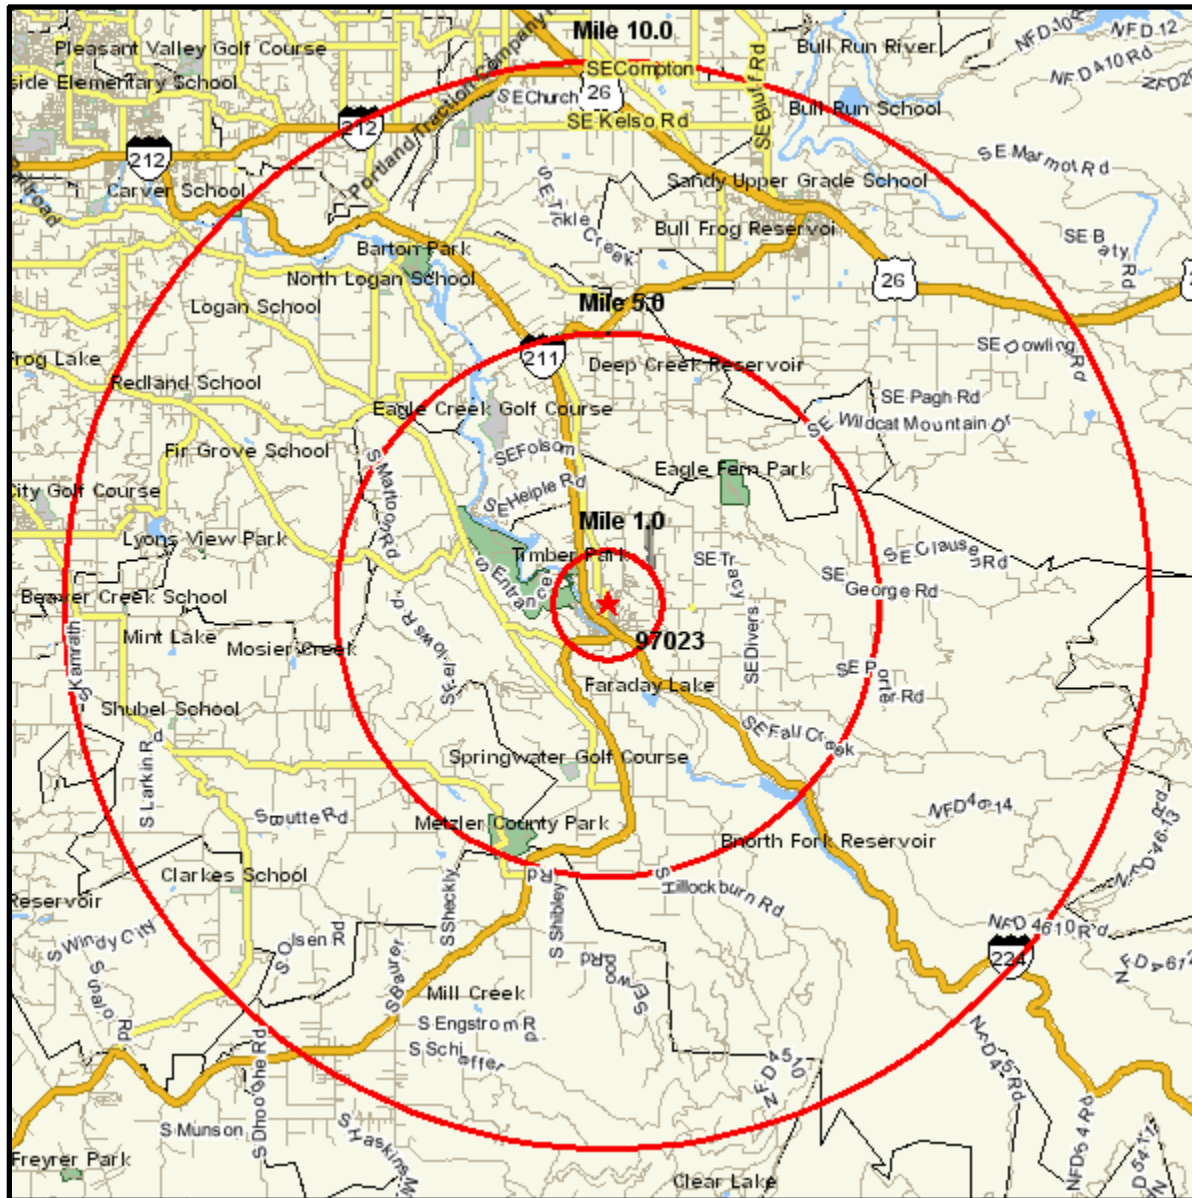

# Area Map

Prepared For:

Order #: 968080082  
Site: 03

CITY OF ESTACADA MARKET AREA,

Coord: 45.2906, -122.333904  
Radius - See Appendix for Details

### Area Name: CITY OF ESTACADA MARKET AREA

Type: Radius 1

**Radius Definition:**

---

NE 2ND AVE AT NE MAIN ST  
ESTACADA, OR 97023

Center Point: 45.290600 -122.333904  
Circle/Band: 0.00 - 1.00

### Area Name: CITY OF ESTACADA MARKET AREA

Type: Radius 2

**Radius Definition:**

---

NE 2ND AVE AT NE MAIN ST  
ESTACADA, OR 97023

Center Point: 45.290600 -122.333904  
Circle/Band: 0.00 - 5.00

### Area Name: CITY OF ESTACADA MARKET AREA

Type: Radius 3

**Radius Definition:**

---

NE 2ND AVE AT NE MAIN ST  
ESTACADA, OR 97023

Center Point: 45.290600 -122.333904  
Circle/Band: 0.00 - 10.00