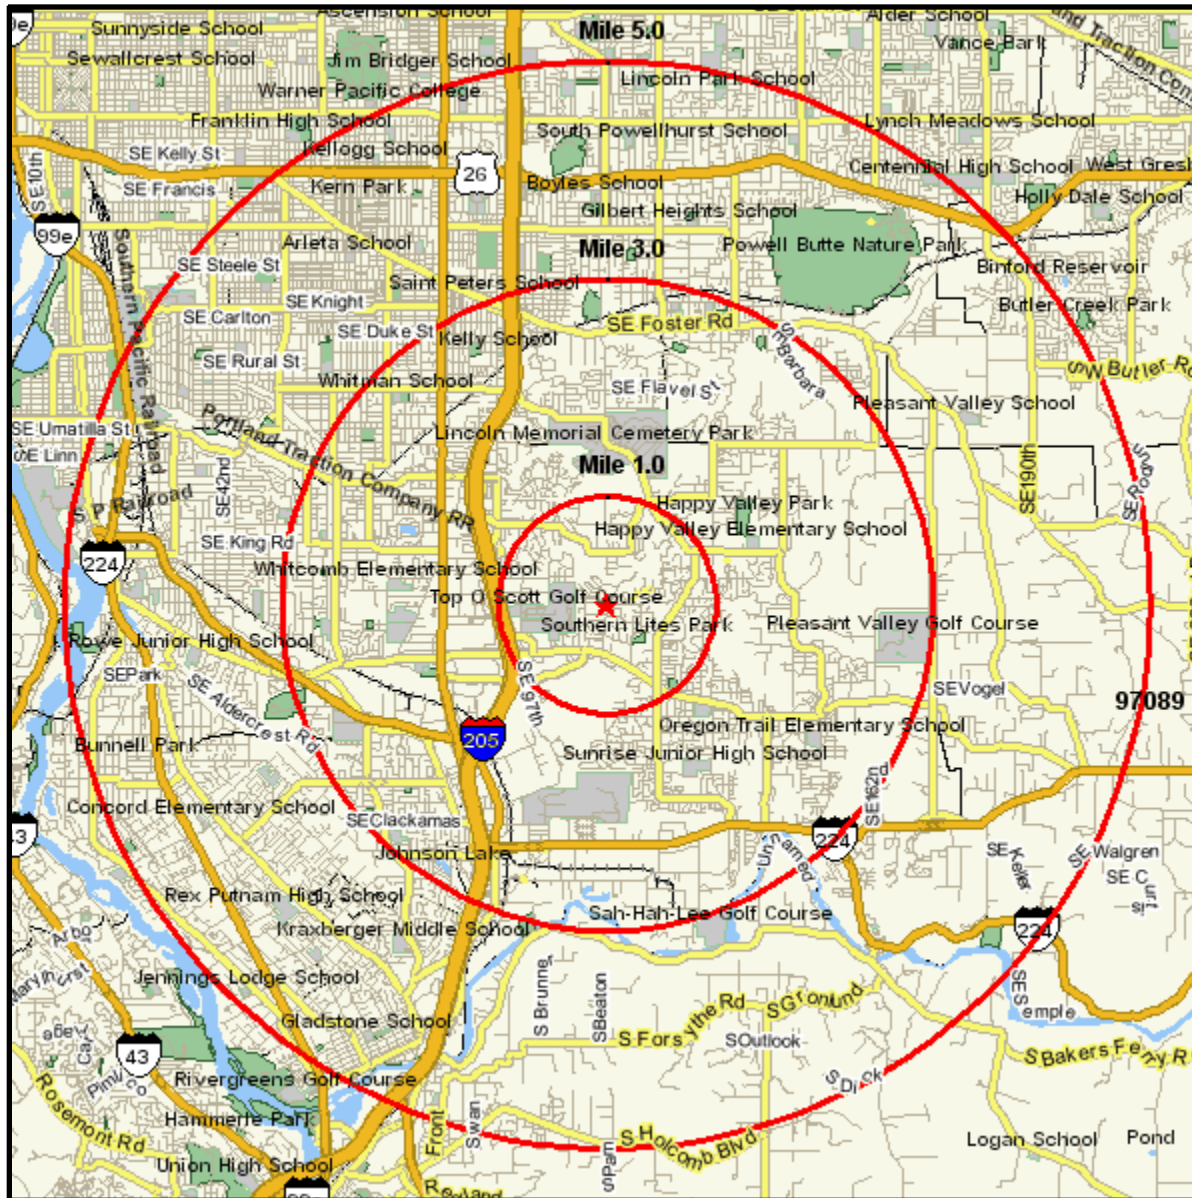

Area Map

Prepared For:

Order #: 968080244
Site: 01

HAPPY VALLEY,

Coord: 45.4397, -122.5475

Radius - See Appendix for Details

Area Map

Prepared For:

Order #: 968080244
Site: 01

Appendix: Area Listing

Area Name: HAPPY VALLEY

Type: Radius 1

Radius Definition:

SE OTTY RD AT SE WILLIAM OTTY RD
CLACKAMAS, OR 97015

Center Point: 45.439700 -122.547500
Circle/Band: 0.00 - 1.00

Area Name: HAPPY VALLEY

Type: Radius 2

Radius Definition:

SE OTTY RD AT SE WILLIAM OTTY RD
CLACKAMAS, OR 97015

Center Point: 45.439700 -122.547500
Circle/Band: 0.00 - 3.00

Area Name: HAPPY VALLEY

Type: Radius 3

Radius Definition:

SE OTTY RD AT SE WILLIAM OTTY RD
CLACKAMAS, OR 97015

Center Point: 45.439700 -122.547500
Circle/Band: 0.00 - 5.00