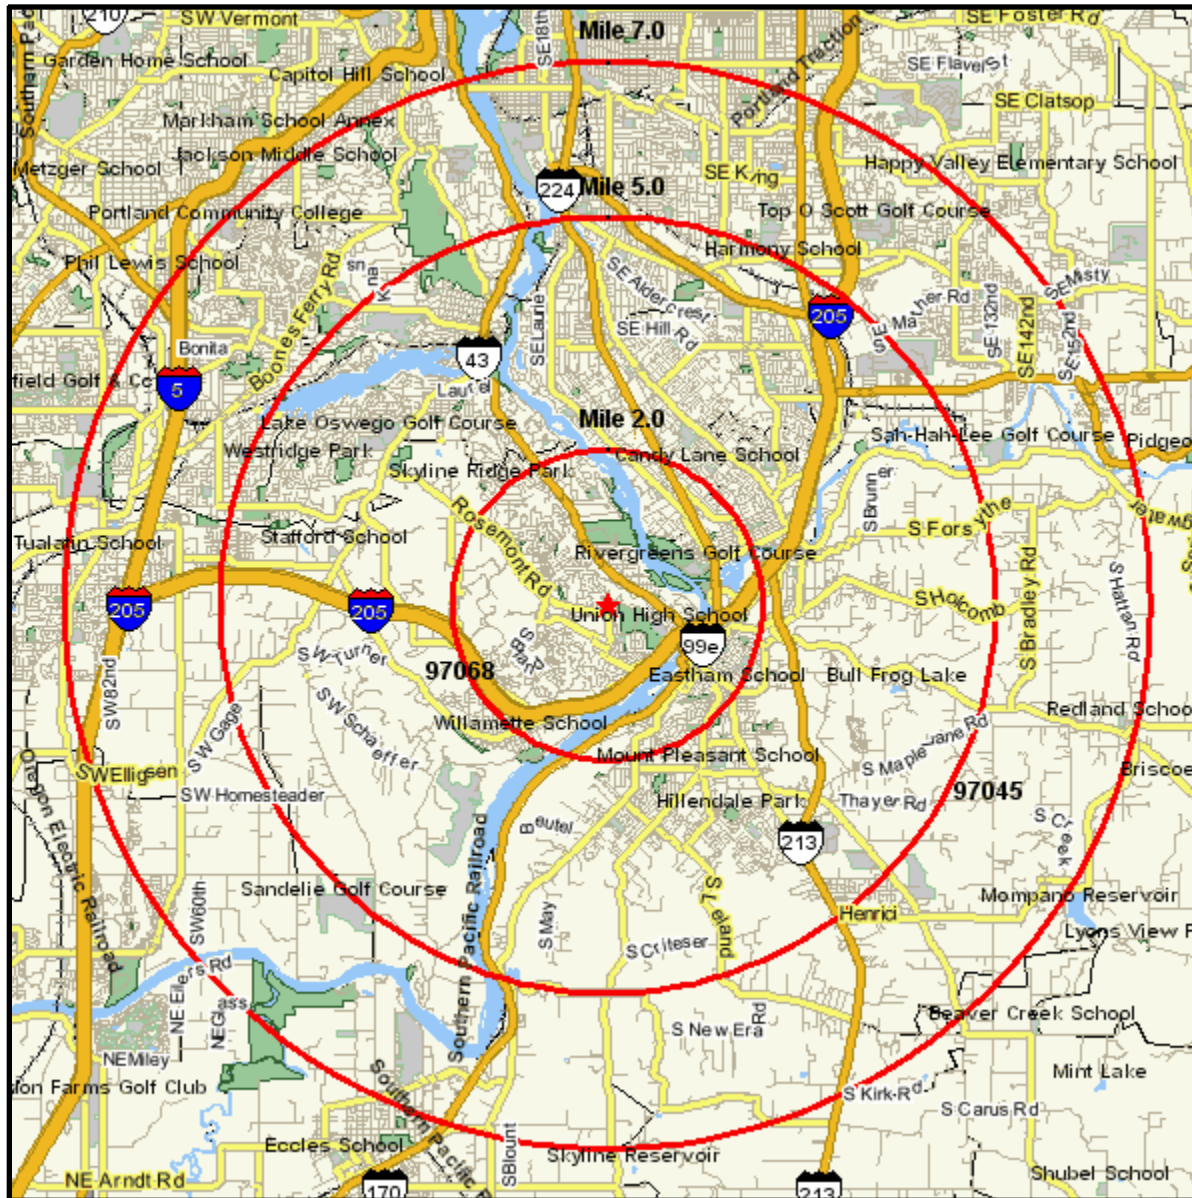

# Area Map

Prepared For:

Order #: 968080272  
Site: 03

WEST LINN,

Coord: 45.3678, -122.6301  
Radius - See Appendix for Details

## Appendix: Area Listing

### Area Name: WEST LINN

Type: Radius 1

**Radius Definition:**

---

SUMMIT ST AT SKYLINE DR WEST LINN, OR 97068	Center Point: 45.367800 -122.630100
	Circle/Band: 0.00 - 2.00

### Area Name: WEST LINN

Type: Radius 2

**Radius Definition:**

---

SUMMIT ST AT SKYLINE DR WEST LINN, OR 97068	Center Point: 45.367800 -122.630100
	Circle/Band: 0.00 - 5.00