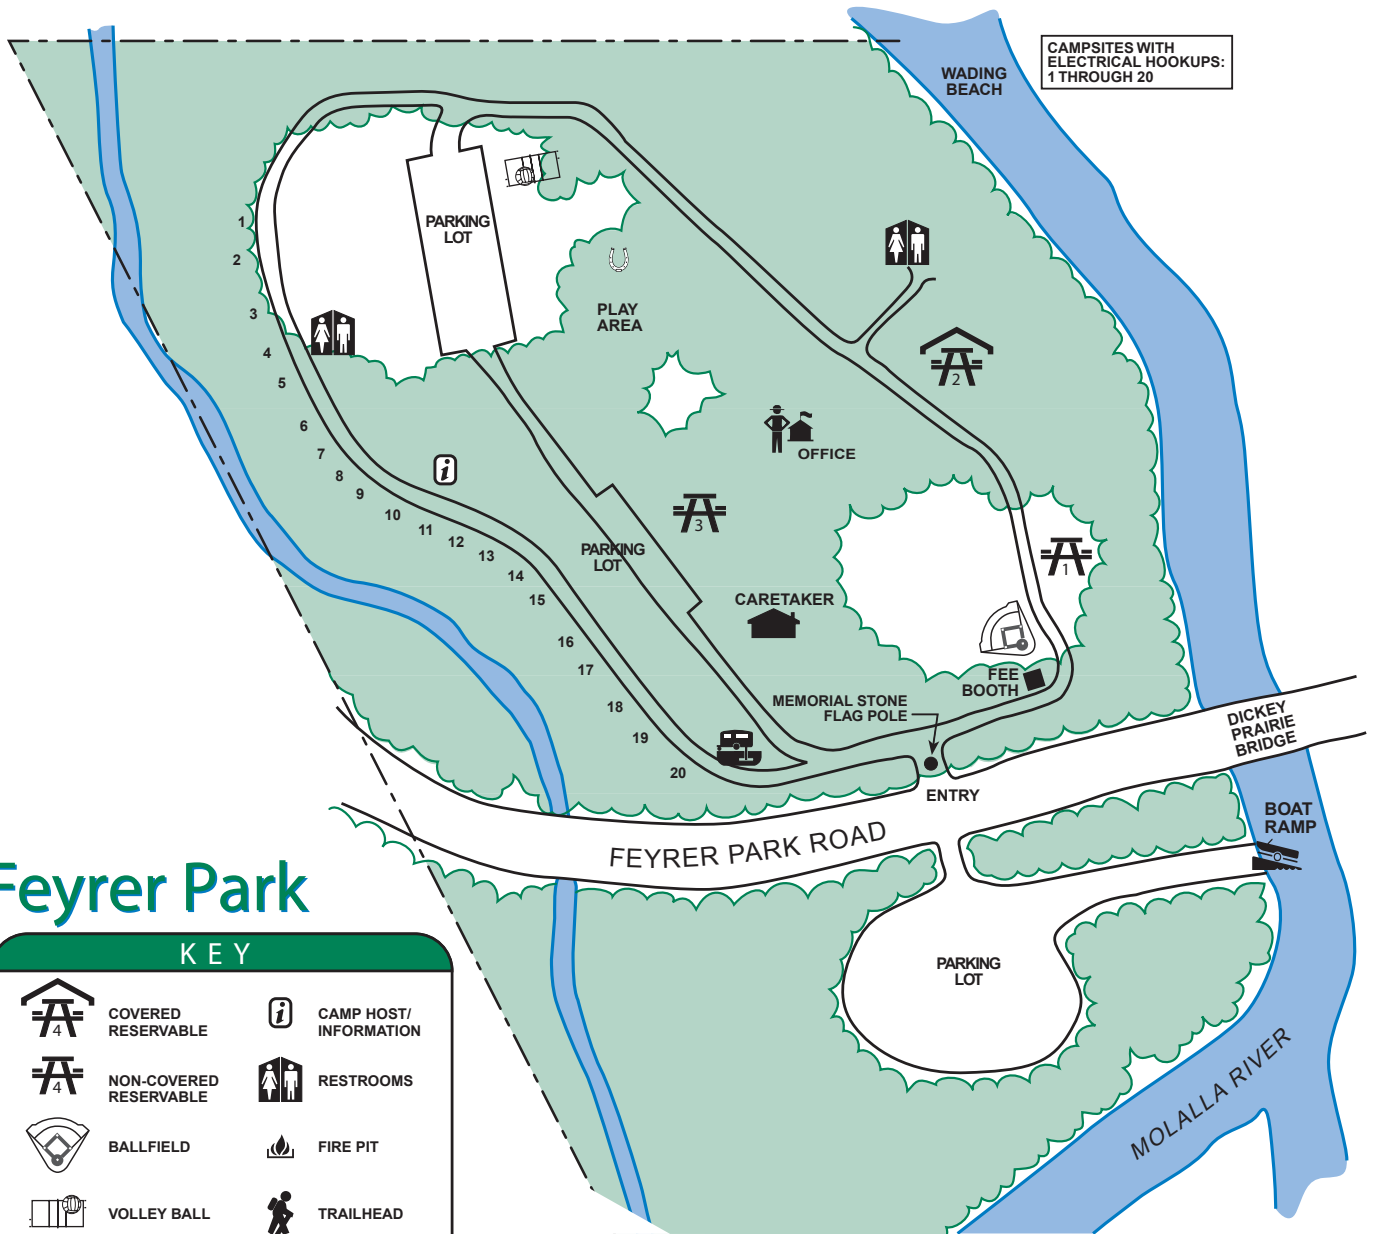

VOLLEY BALL

TRAILHEAD

HORSE SHOES

RV DISPOSAL
STATION

CAMPsites WITH
ELECTRICAL HOOKUPS:
1 THROUGH 20

WADING
BEACH

PARKING
LOT

PLAY
AREA

OFFICE

PARKING
LOT

CARETAKER

MEMORIAL STONE
FLAG POLE

FEE
BOOTH

ENTRY

FEYRER PARK ROAD

DICKEY
PRAIRIE
BRIDGE

BOAT
RAMP

PARKING
LOT

MOLALLA RIVER