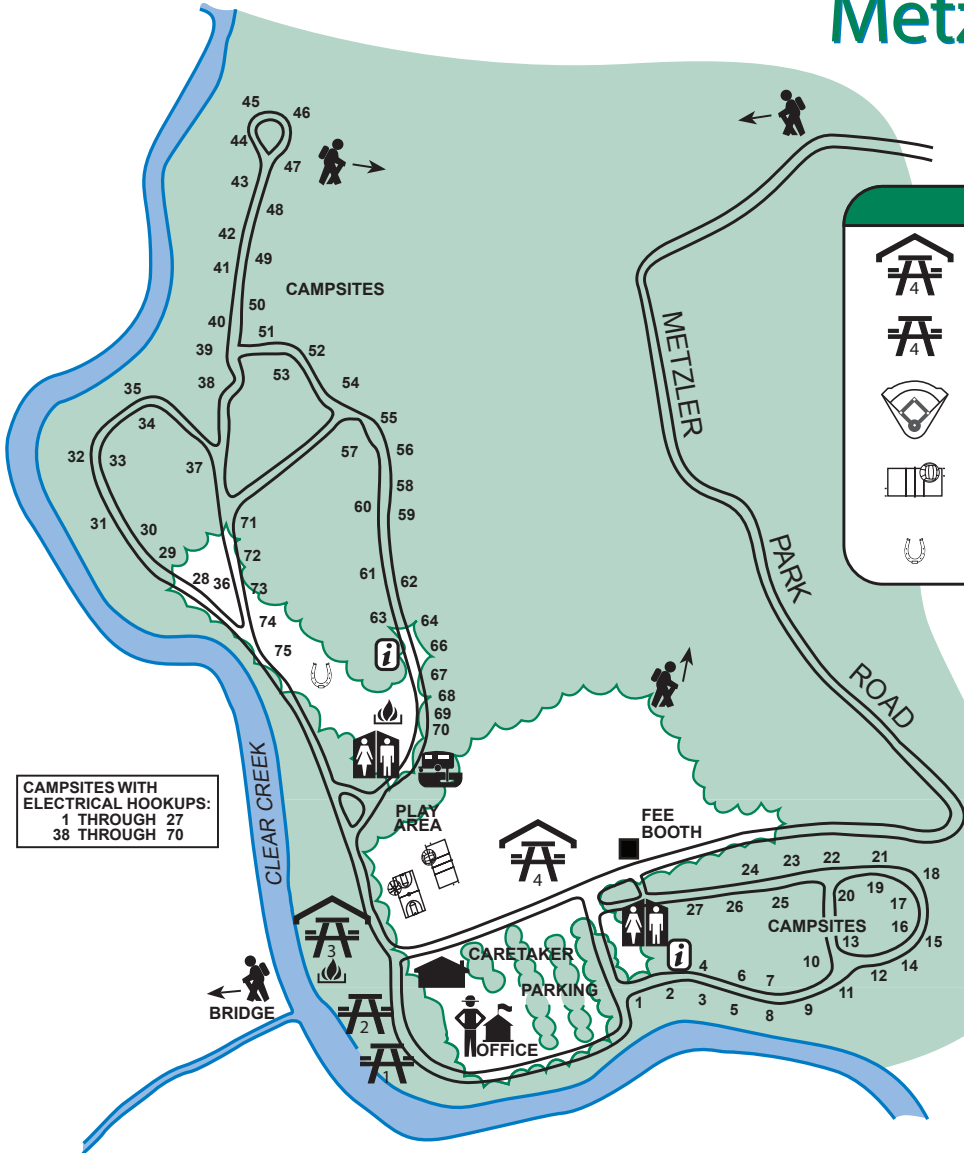

Metzler Park

CAMPsites WITH ELECTRICAL HOOKUPS:
1 THROUGH 27
38 THROUGH 70

KEY			
	COVERED RESERVABLE		CAMP HOST/ INFORMATION
	NON-COVERED RESERVABLE		RESTROOMS
	BALLFIELD		FIRE PIT
	VOLLEY BALL		TRAILHEAD
	HORSE SHOES		RV DISPOSAL STATION