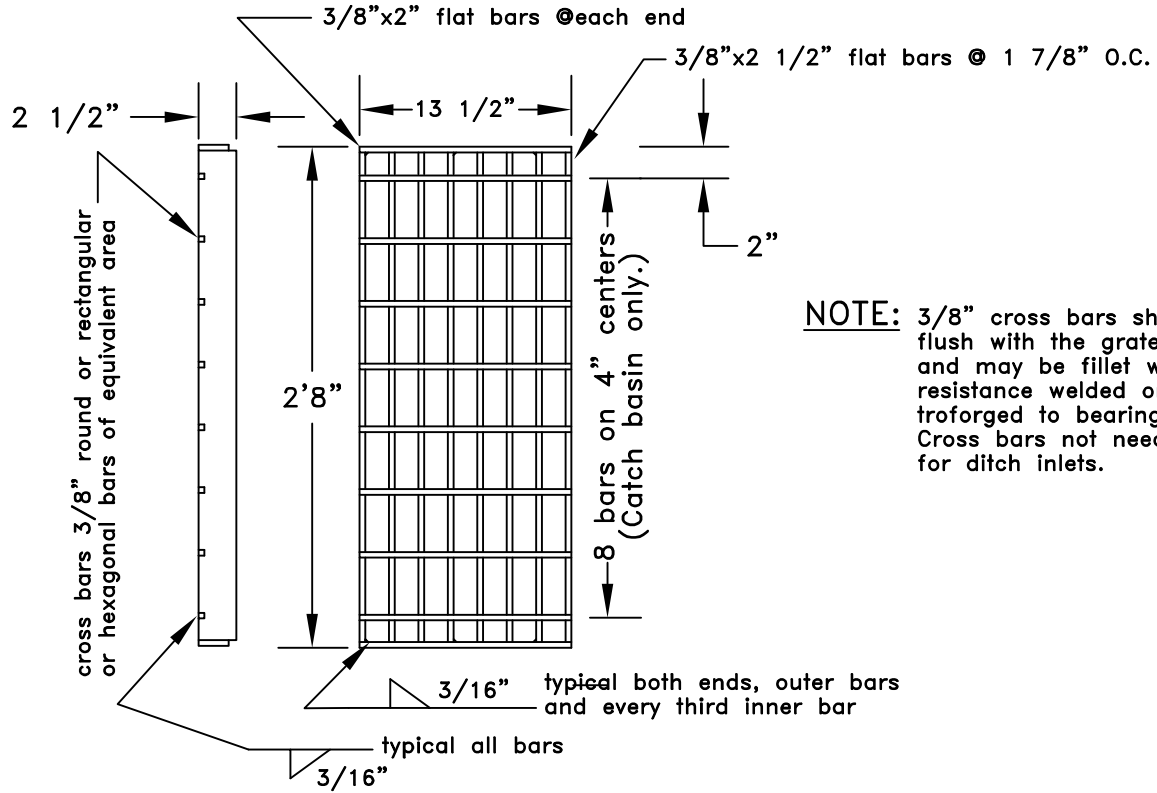

GRATE – TYPE 2

GRATE	SIZE	NO. OF BARS	TYPE	REMARKS
TYPE 2	1' 1 1/2"x2'8"	8	2	2 grates

GRATE, GB-2

TITLE: GRATE, GB-2		SHEET: 1 OF 1	
FILE NAME: SWM-0005	DRAWN BY: WDK	REV. DATE: 8/24/94	
SCALE: NOT TO SCALE	DATE: 8/4/94	CHECKED BY: MDW	