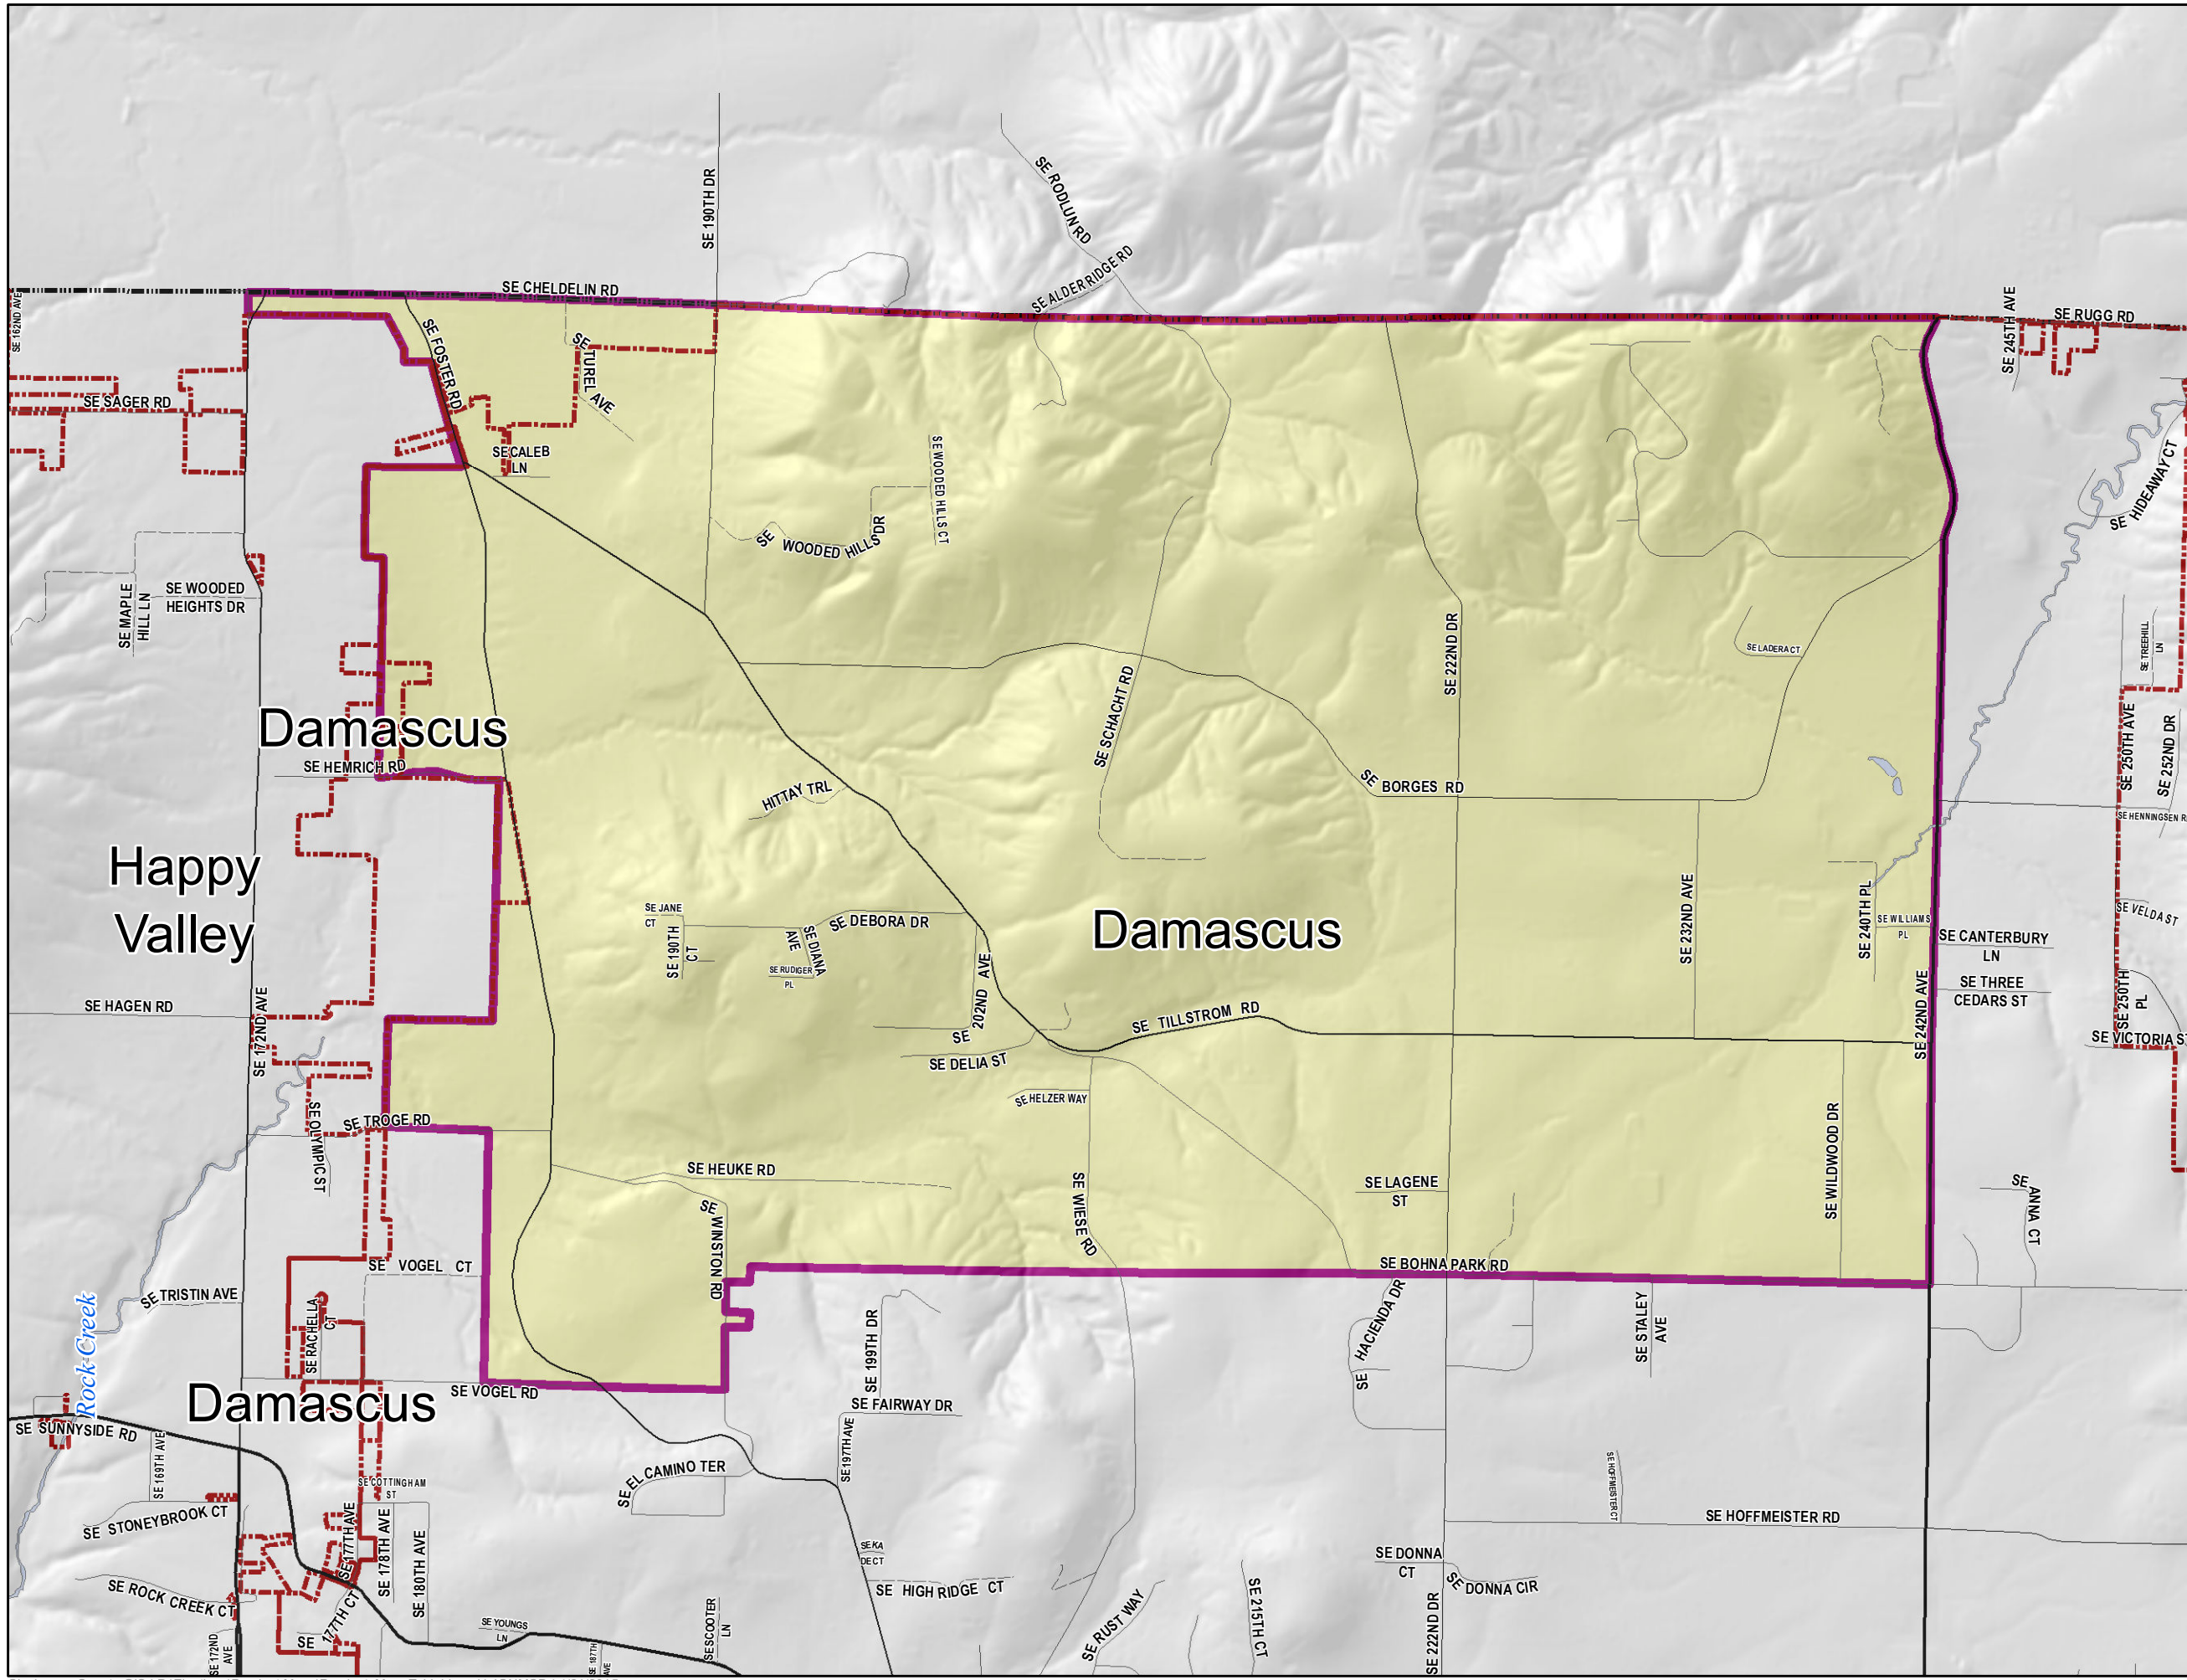

VOTER PRECINCT 400

State Senate District: 26
State House District: 51
U. S. Congressional District: 3

City Boundary
City Boundary

County Boundary
County Boundary

Streets

- Freeway
- Expressway / State Highway
- Major Arterial / State Highway
- Major Arterial
- Minor Arterial
- Collector
- Connector
- Local
- Private w/ Address
- Alley
- Private w/out Address
- Driveway, School Roads
- Railroad
- Unnamed park roads, school roads
- Trails, ferry crossings
- Forest Service Paved
- Forest Service Aggregate Road
- General dirt, unknown road or trail
- Freeway Ramp
- Voter Precinct

GEOGRAPHIC INFORMATION SYSTEMS

DEPARTMENT OF INFORMATION SERVICES/GEOGRAPHIC INFORMATION SYSTEMS
121 LIBRARY COURT
OREGON CITY, OREGON 97045