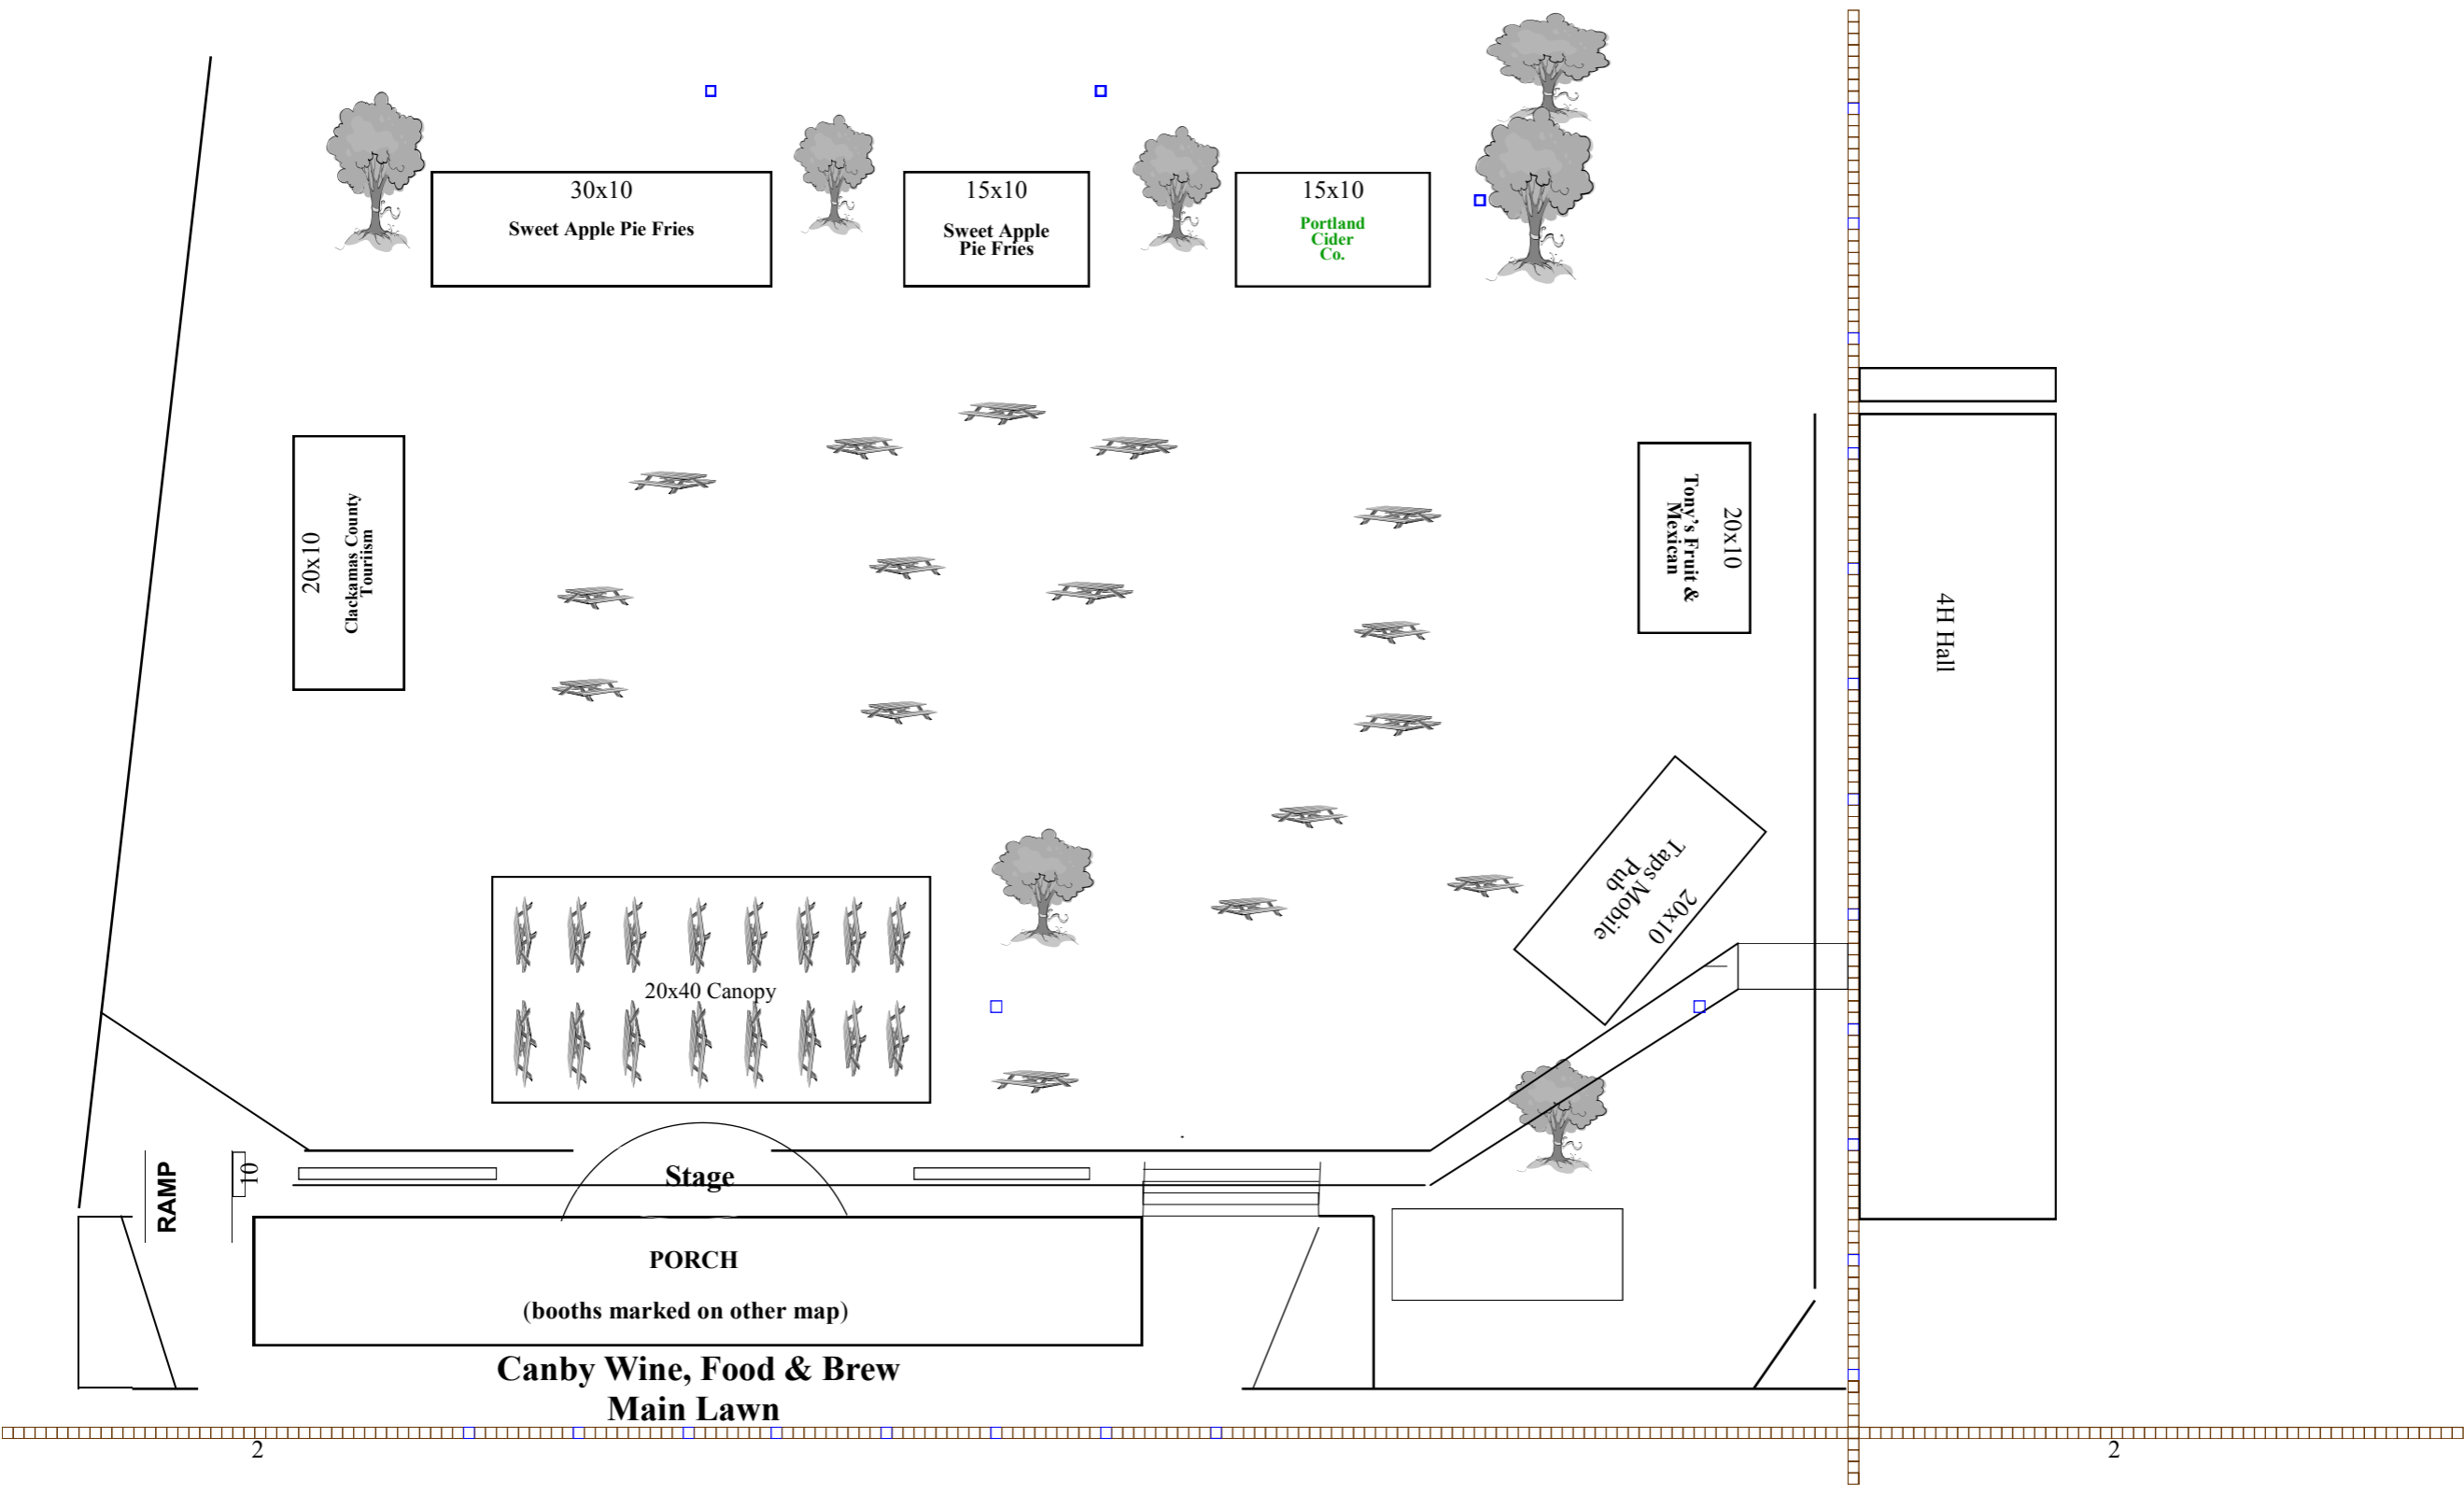

**Canby Wine, Food, & Brew
Main Pavilion**

**Wallflowers
Artists
Gallery**

Main Entrance

Ramp

30x10
Sweet Apple Pie Fries

15x10
Sweet Apple Pie Fries

15x10
Portland Cider Co.

20x10
Clackamas County Tourism

20x10
Tony's Fruit & Mexican

20x40 Canopy

20x10
Taps Mobile Pub

4H Hall

RAMP

10

Stage

PORCH

(booths marked on other map)

Canby Wine, Food & Brew
Main Lawn

2

2