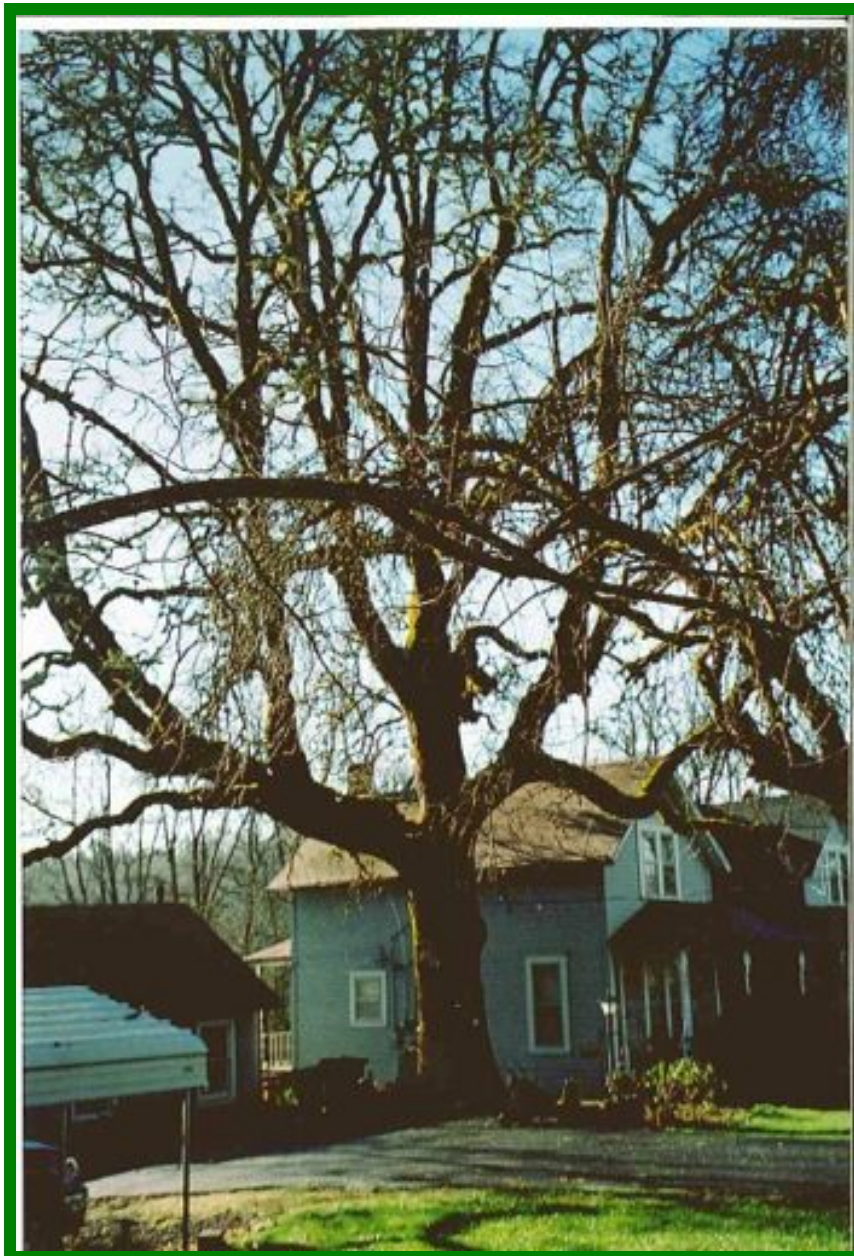

# Clackamas County Heritage Tree

Oregon White Oak (*Quercus garryana*)

📍 Location: 22404 S Redland Rd., Estacada, OR

 **Significance:** *Specimen* and *Historic* Association

 **Measurements** (approximate):

- Height: **90'**
- Circumference (meas. at 4 ½'): **12' 10"**
- Crown Spread: **62'**
- Age: **100+ years**

 **Dedication Ceremony:** May 1, 2008

 **Additional Information:** This Oregon White is located in the side yard of the **Mattoon- Miller Farm, c. 1885** Clackamas County Historic Landmark. The Oak most likely pre-dates the historic home and farm.