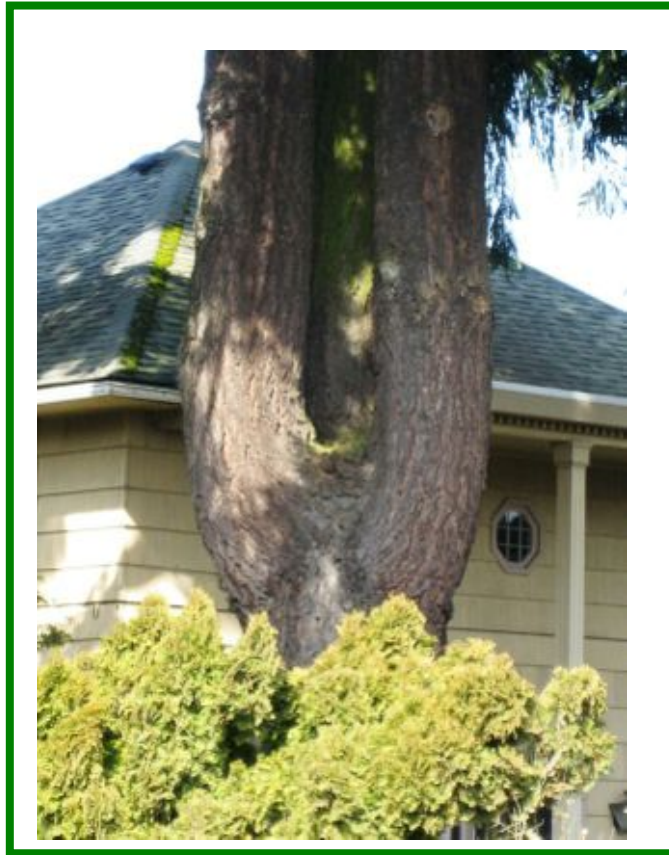

Clackamas County Heritage Tree

Douglas Fir (*Pseudotsuga menziesii*)

🌲 Location: 25201 S Hwy 99E, Aurora/Canby area

🌲 **Significance:** *Specimen* – a tree of exceptional size, form or age; *Landmark* – trees that are a prominent identifying feature of a community

🌲 **Measurements** (approximate):

- Height: **100+**
- Circumference (meas. at 4 ½’): **15’**
- Crown Spread: **50’**
- Age: **100 + years**

🌲 **Dedication Ceremony:** April 30, 2009

🌲 **Additional Information:** Fifteen feet above the base of the trunk, three branches, each seven feet in circumference of equal size, rise to 50-60 feet where four more branches rise up to the top. This tree is extraordinary in its size and its trunk which produces three very large limbs which appear as ‘trees’ beginning approximately 15 feet from the ground.